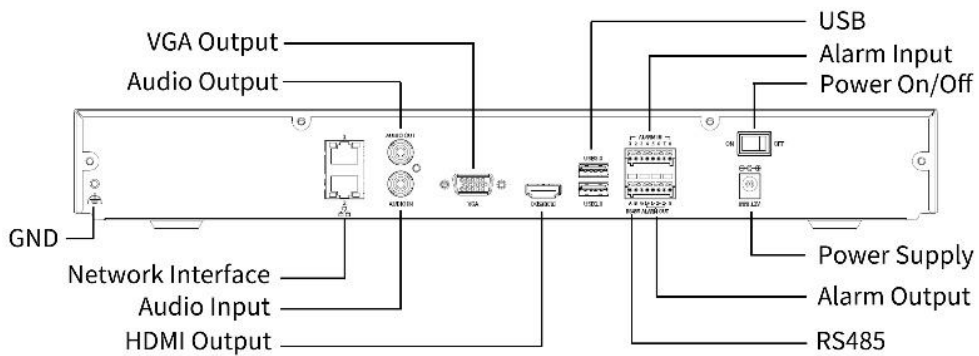

Dimensions

Rear Panel

*Product specifications and availability are subject to change without notice.

*Despite our best efforts, technical or typographical errors may exist in this document. Guardeon cannot be held responsible for any such errors and reserves the right to change the contents of this document without prior notice.