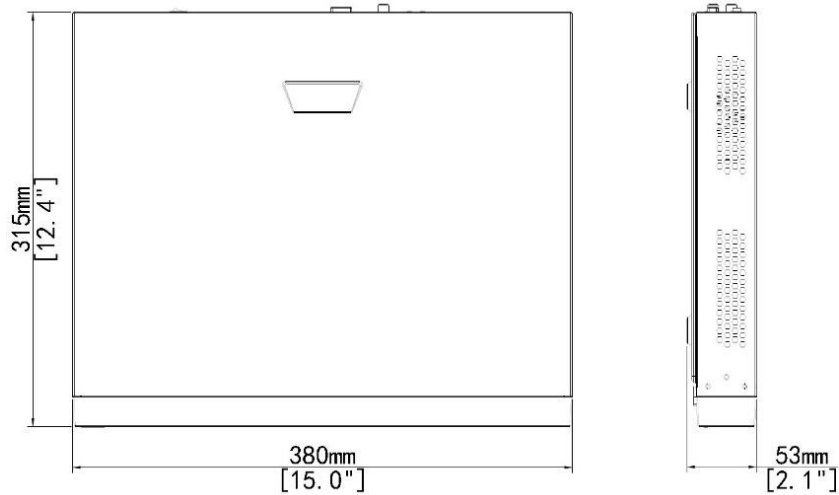

Dimensions